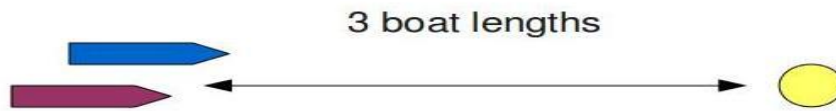

Buoy turn

Crews are overlapping. Inside boat (purple) has priority at the turn

Buoy turn

Crews are overlapping. Inside boat (purple) has priority at the turn

Buoy turn

No overlap as first boat reaches 3 boat lengths from the turn. Leading boat (blue) has priority.