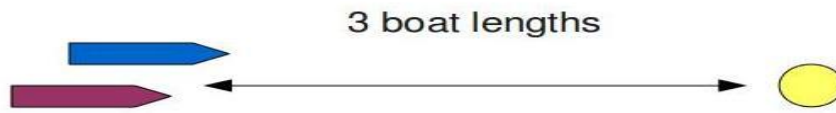

Buoy turn

Crews are overlapping. Inside boat (purple) has priority at the turn

Buoy turn

Crews are overlapping. Inside boat (purple) has priority at the turn

Buoy turn

No overlap as first boat reaches 3 boat lengths from the turn. Leading boat (blue) has priority.